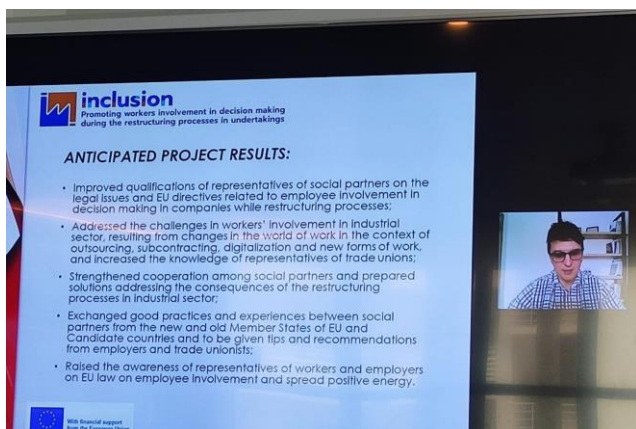

RUB AKTIVITĀTES 2022. GADĀ

RUB iesaiste projektos

- ✓ ESF projekts “Iekļaušana - darbinieku iesaistes veicināšana lēmumu pieņemšanā un pārstrukturēšanas procesā”, Malaga, Spānija